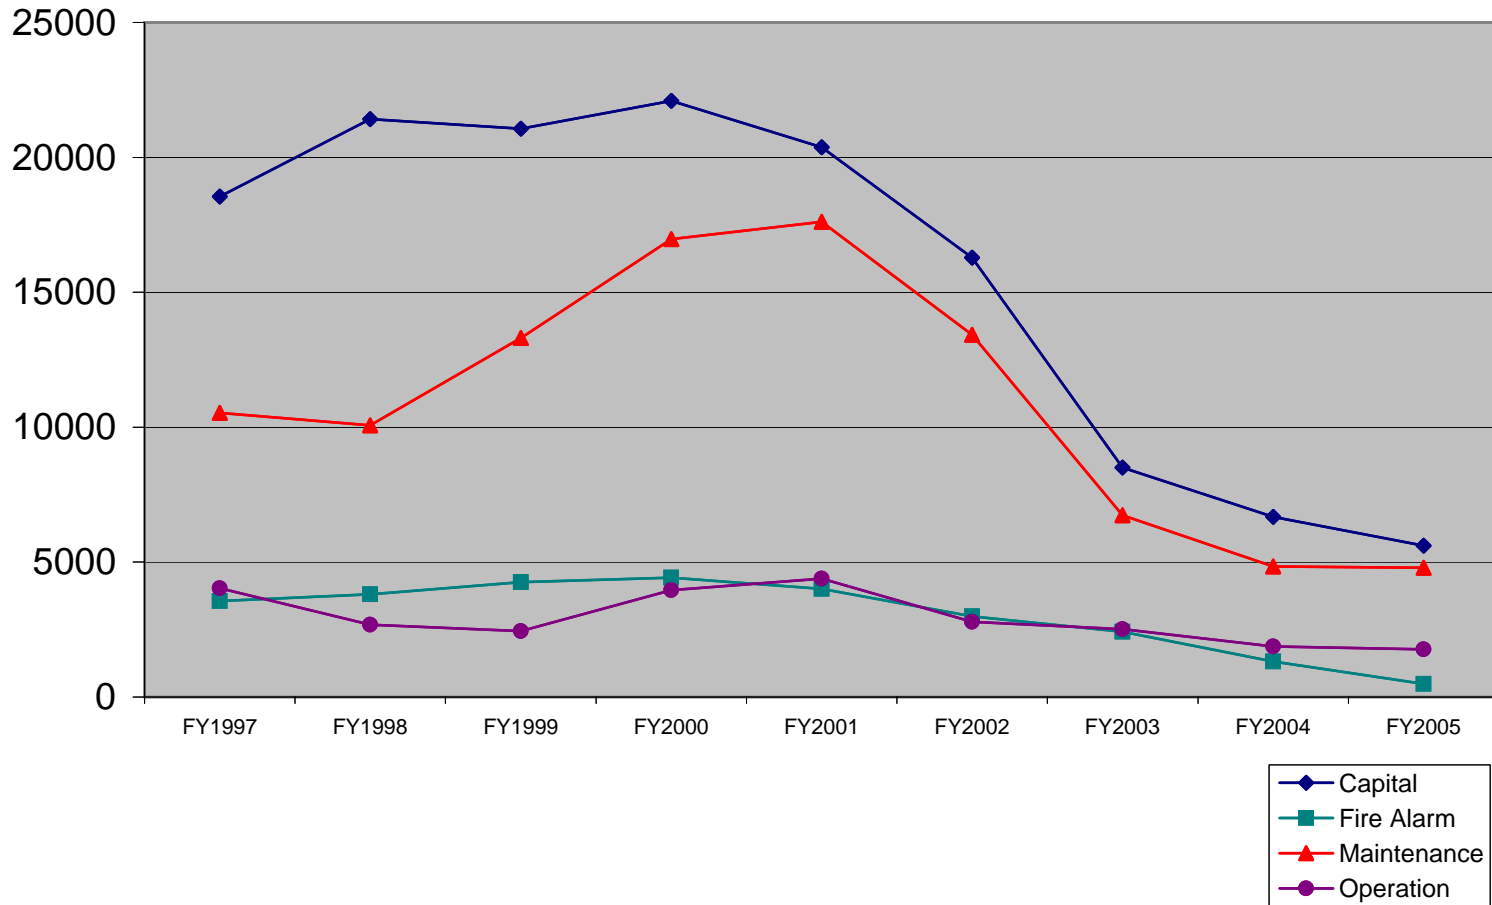

Comprehensive Safety Inspection Citations By Year

FY 2005 Comprehensive Safety Inspection Report Summary By Type

FY 2005 Comprehensive Safety Inspection Report

	<i>Capital</i>	<i>Fire Alarm</i>	<i>Maintenance</i>	<i>Operation</i>
Citations	5,608	489	4,793	1,769