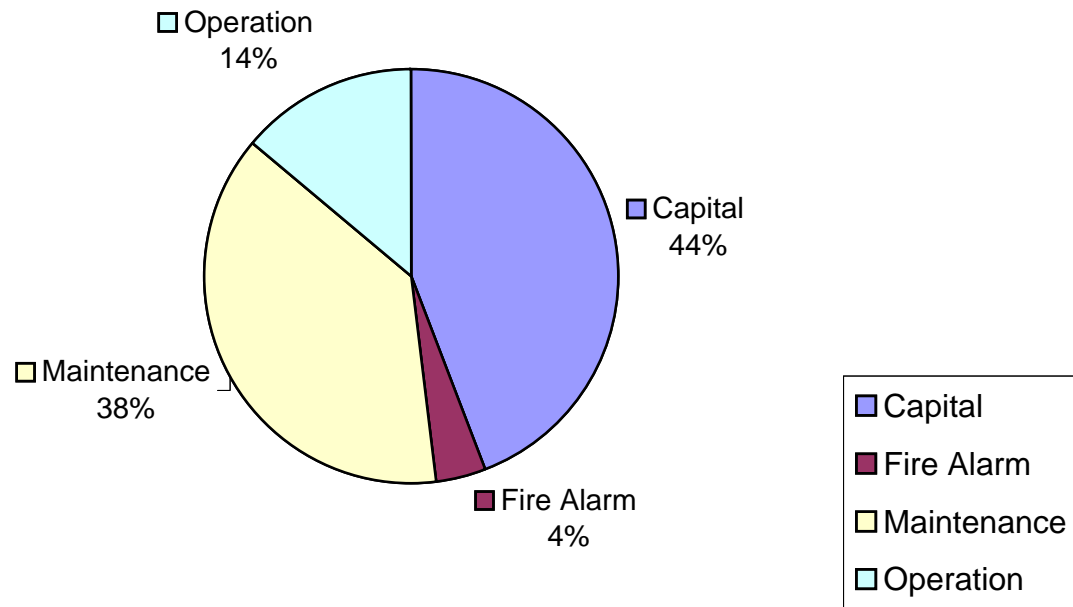

Comprehensive Safety Inspection Citations By Year

FY 2005 Comprehensive Safety Inspection Report Summary By Type

FY 2005 Comprehensive Safety Inspection Report

	<i>Capital</i>	<i>Fire Alarm</i>	<i>Maintenance</i>	<i>Operation</i>
Citations	5,608	489	4,793	1,769