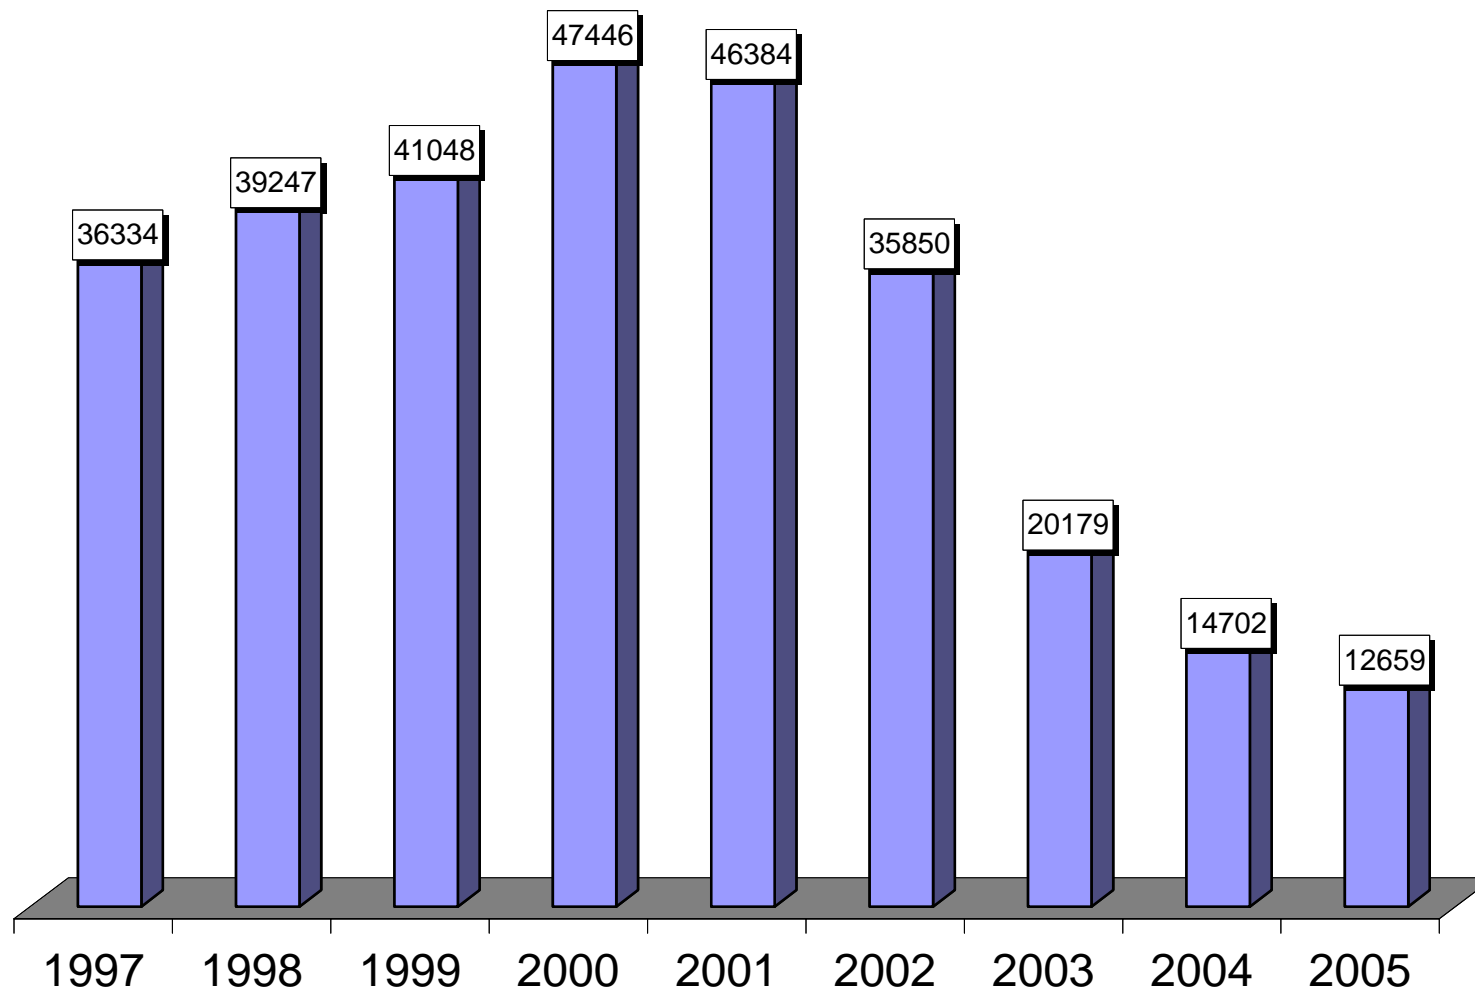

Comprehensive Safety Inspection Citations By Year

FY 2005 Comprehensive Safety Inspection Report Summary By Type

FY 2005 Comprehensive Safety Inspection Report

	<i>Capital</i>	<i>Fire Alarm</i>	<i>Maintenance</i>	<i>Operation</i>
Citations	5,608	489	4,793	1,769